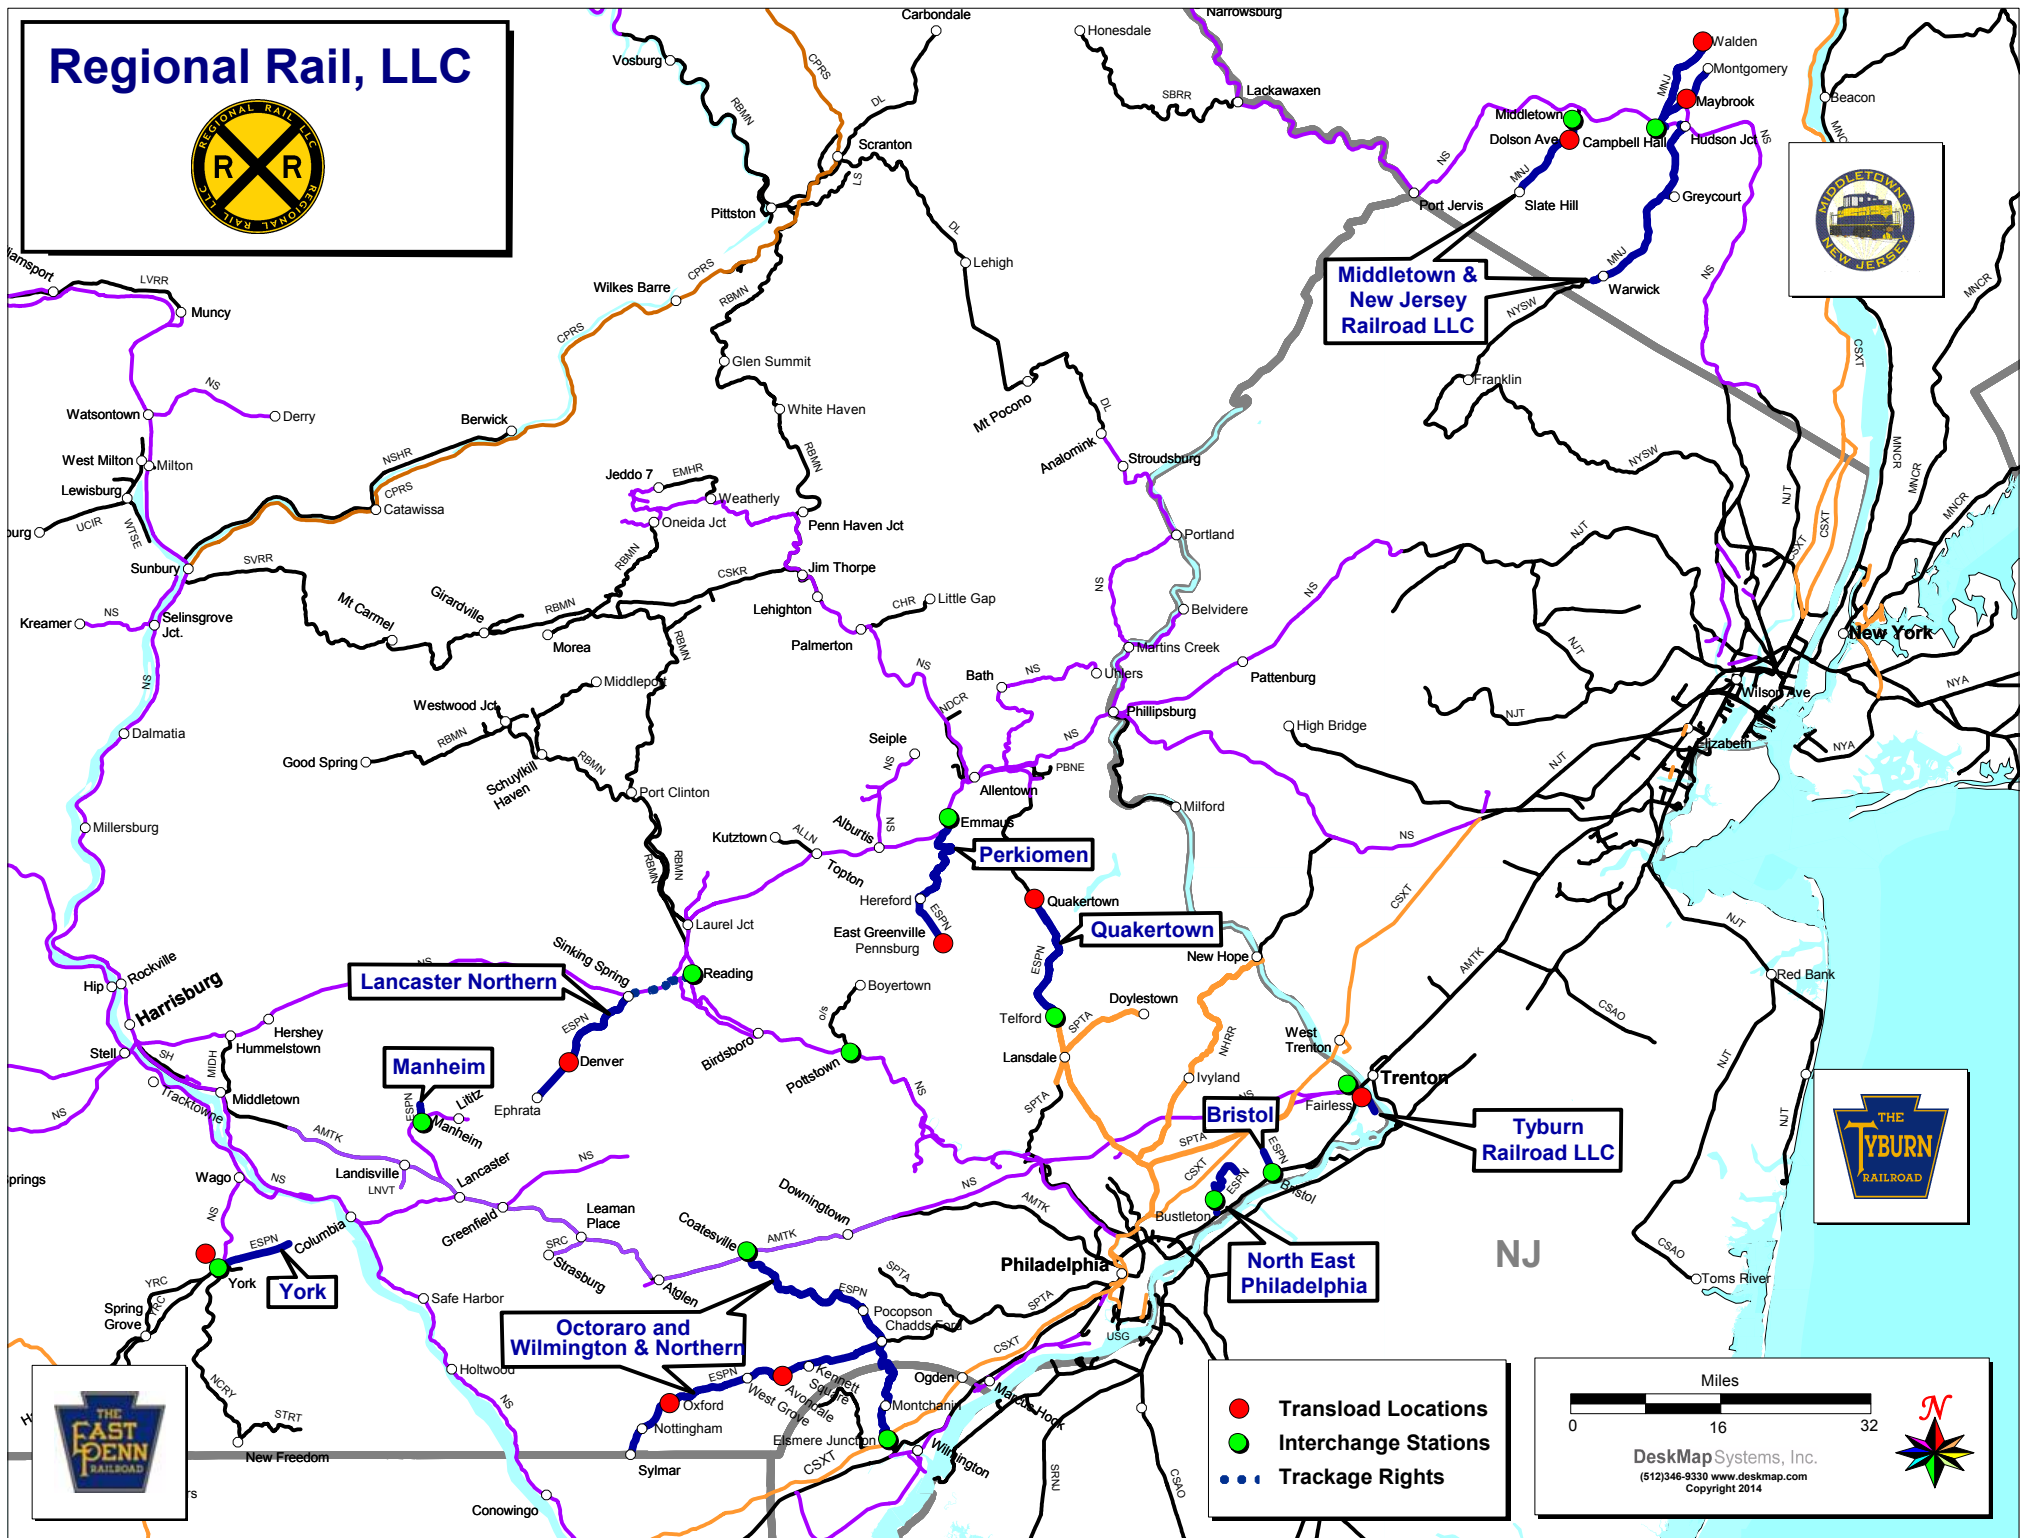

# Regional Rail, LLC

- Transload Locations
- Interchange Stations
- Trackage Rights

Miles  
0 16 32

DeskMap Systems, Inc.  
(512)346-8330 www.deskmap.com  
Copyright 2014