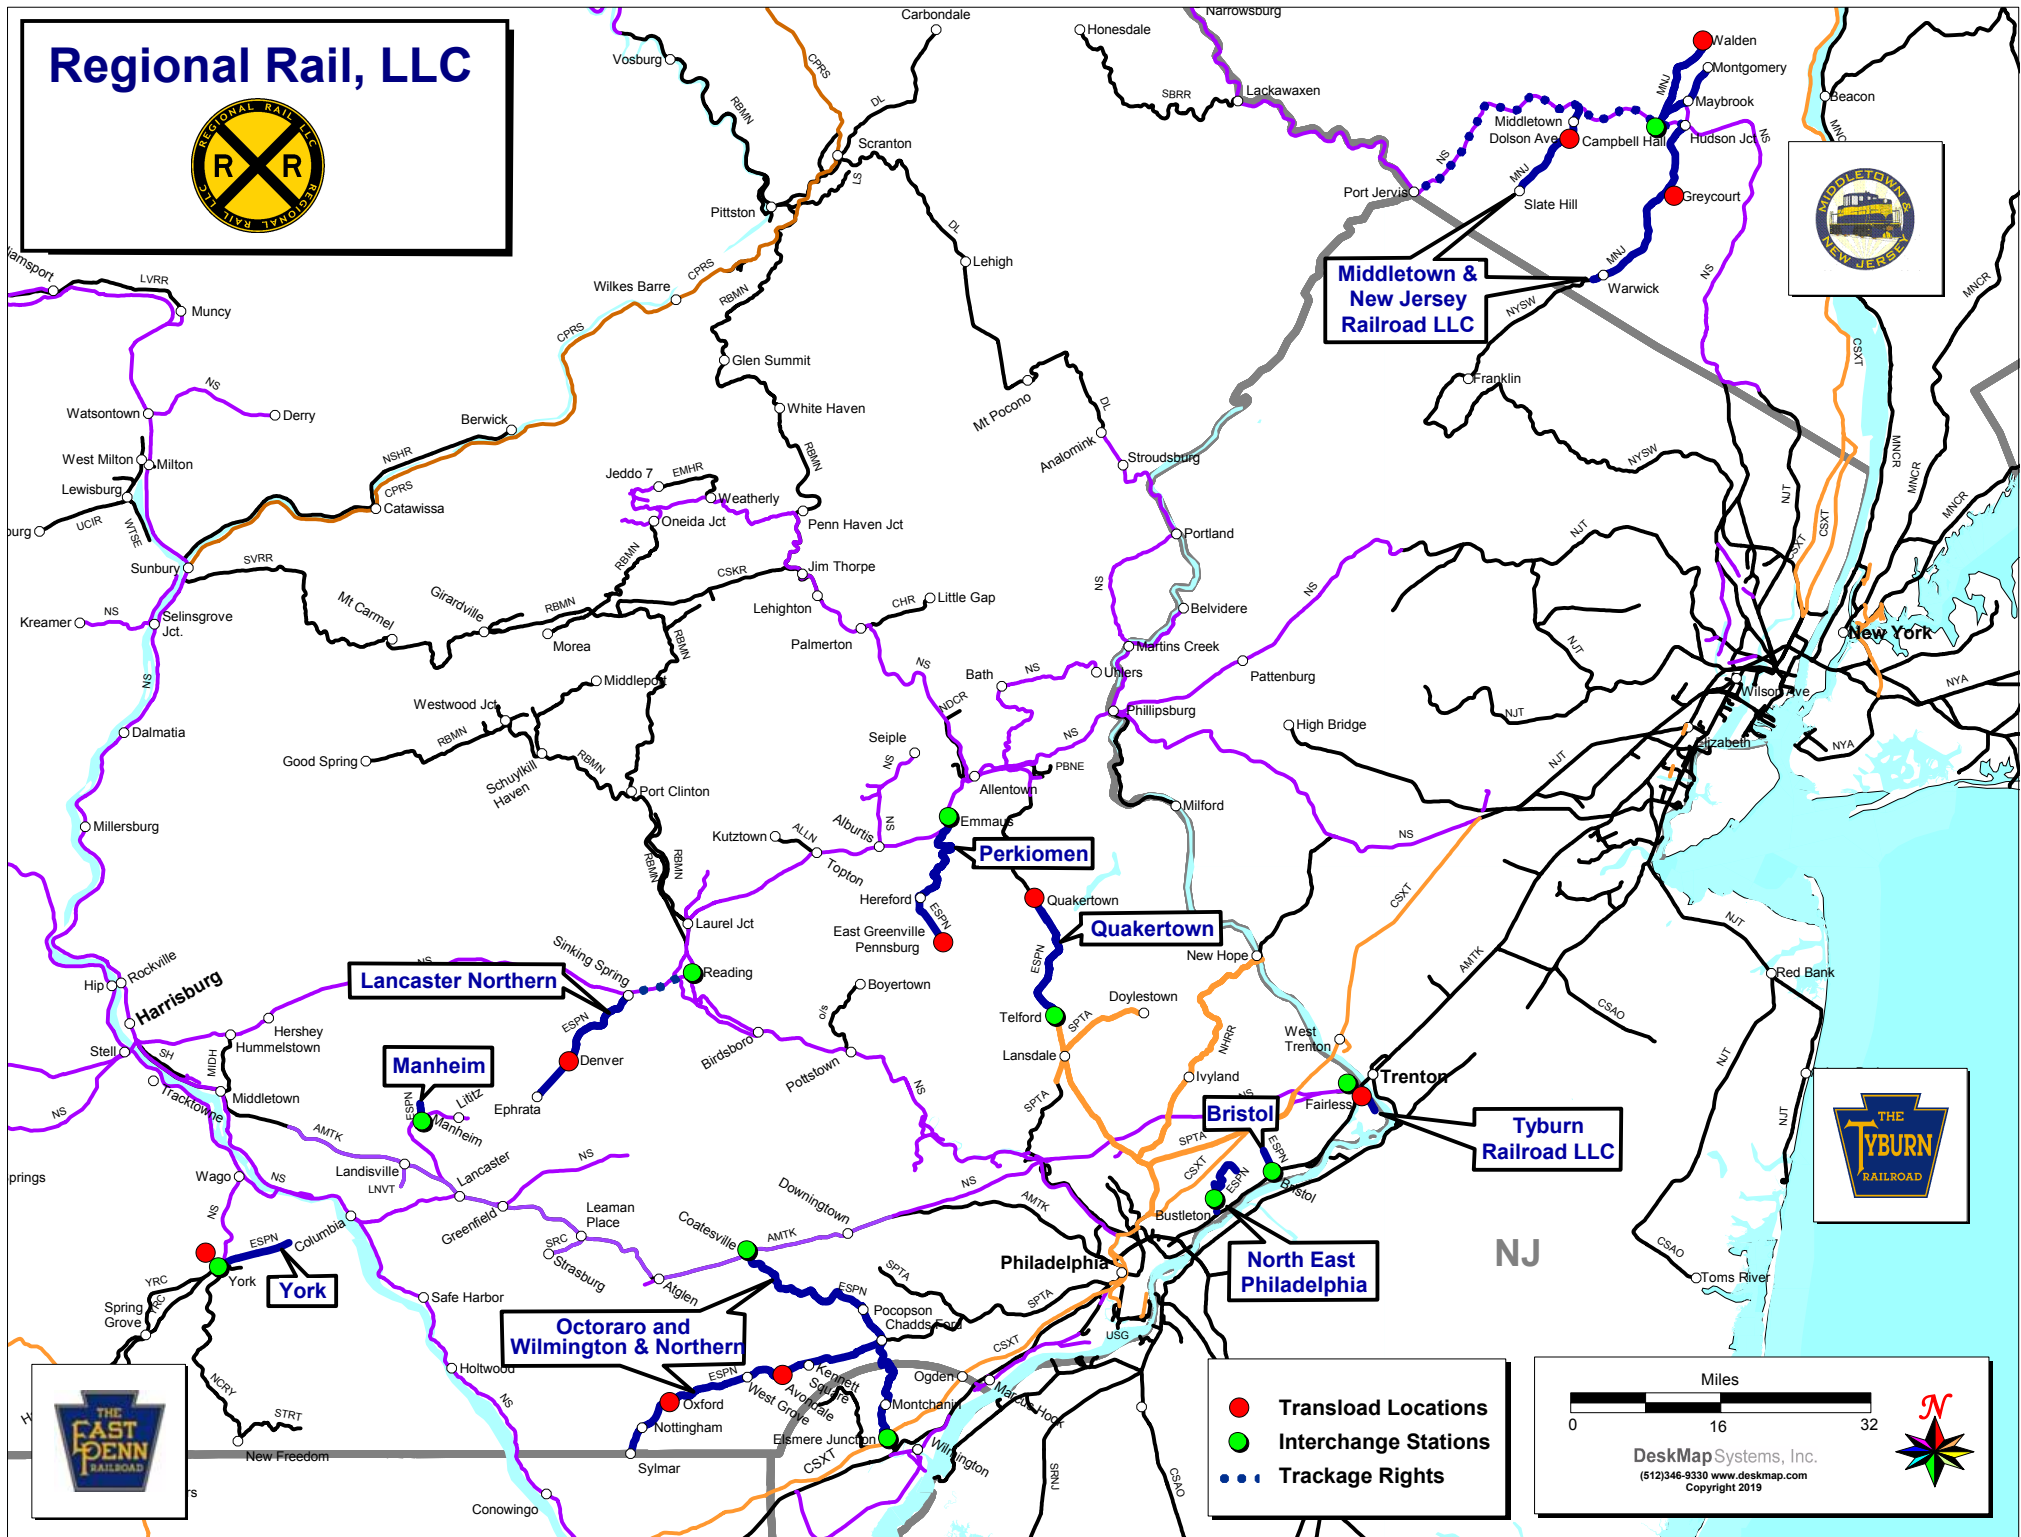

# Regional Rail, LLC

**Middletown & New Jersey Railroad LLC**

**Perkiomen**

**Quakertown**

**Lancaster Northern**

**Manheim**

**Tyburn Railroad LLC**

**North East Philadelphia**

**Octoraro and Wilmington & Northern**

**York**

- Transload Locations
- Interchange Stations
- Trackage Rights

Miles  
0 16 32

DeskMap Systems, Inc.  
(512)346-9330 www.deskmap.com  
Copyright 2019